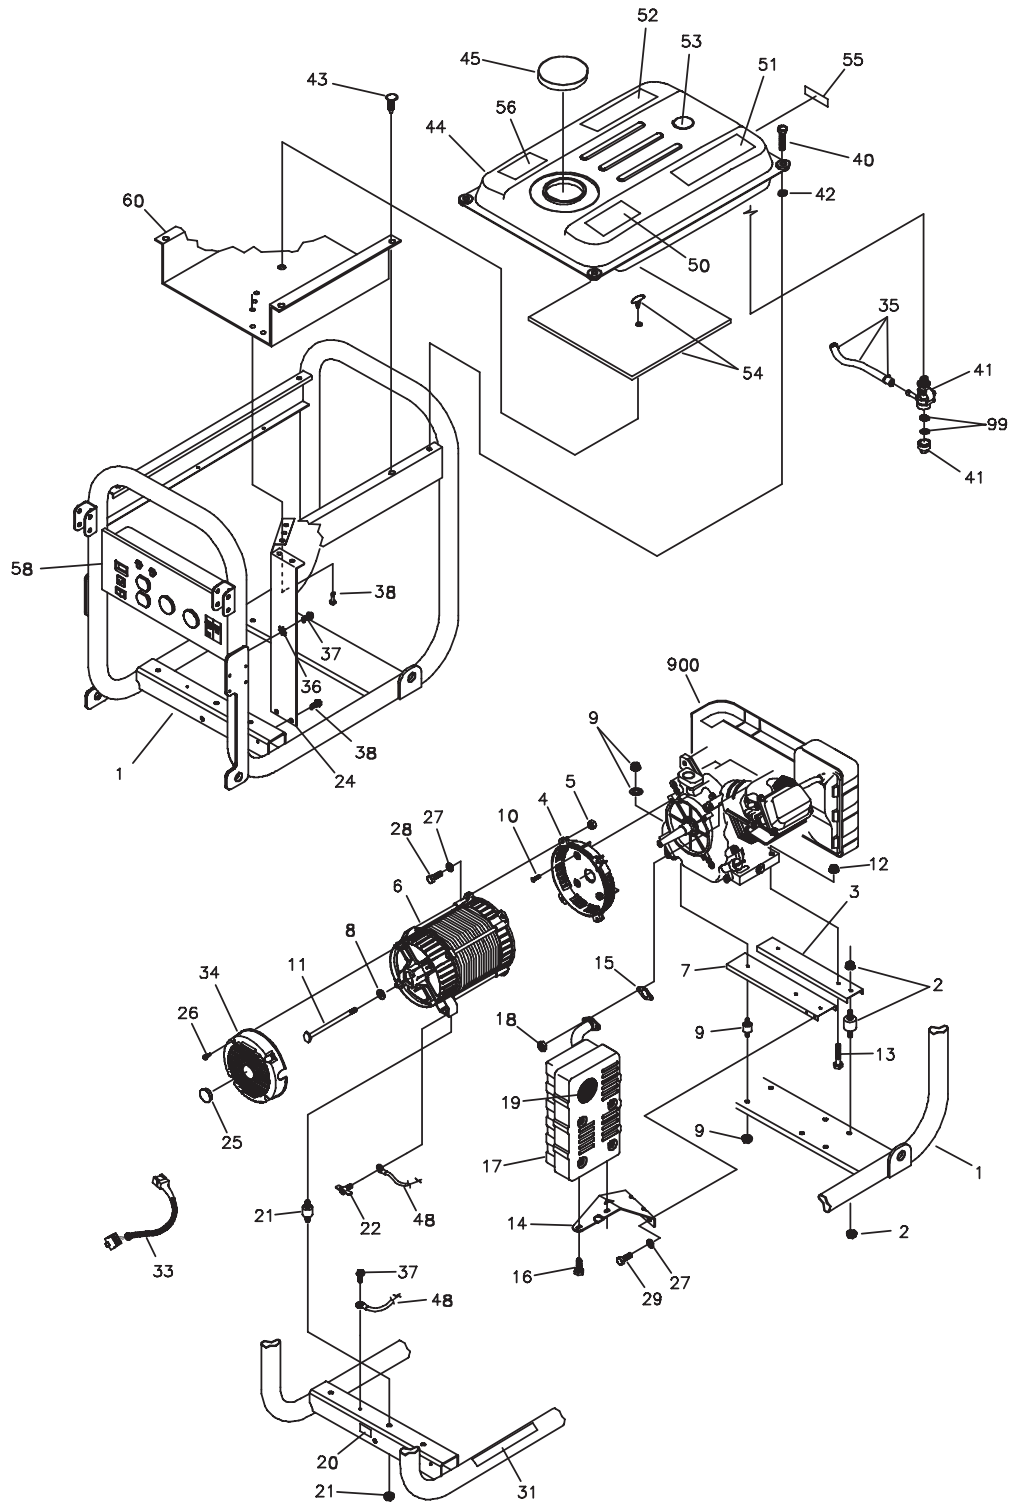

Exploded Views and Parts Lists

EXPLODED VIEW - MAIN UNIT

Copyright © 2007 Briggs & Stratton Power Products Group, LLC. All rights reserved. No part of this material may be reproduced or transmitted in any form by any means without the express written permission of Briggs & Stratton Power Products Group, LLC.